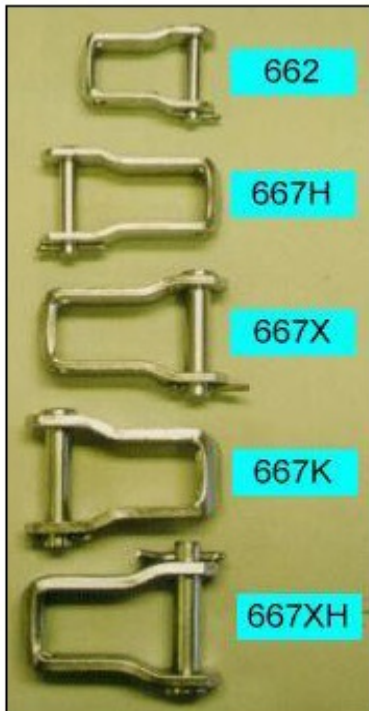

SPREADER CHAINS

PROCEDURE FOR ORDERING SPREADER CHAIN:

A.) Bar size and width C and D (Example: 1/4" x 1" - 3/8" x 1 1/2")

B.) Type pintle link stamped on side.

Example: D667X, D662, D667K

C.) Measurement should be from point A to point B

In stock spreader chains

662 CHAIN

9 3/4" CENTER TO CENTER E3RD LINK

10 5/8" CENTER TO CENTER E3RD LINK

667H CHAIN

12 1/2" CENTER TO CENTER EOL

14" CENTER TO CENTER EOL

15 1/2" CENTER TO CENTER EOL

D667X PINTLE CHAIN

15 3/4" CENTER TO CENTER EOL

20 1/4" CENTER TO CENTER EOL

20 1/2" CENTER TO CENTER EOL

21 " CENTER TO CENTER EOL

21 1/4" CENTER TO CENTER EOL

25 1/8" CENTER TO CENTER EL

30" CENTER TO CENTER EL

30" CENTER TO CENTER EOL

Custom sizes available in every link, every other link, and various sized bars

Just pick your length, link size, bar size and spacing

Most standard chains are in stock and only a couple days out for a custom chain