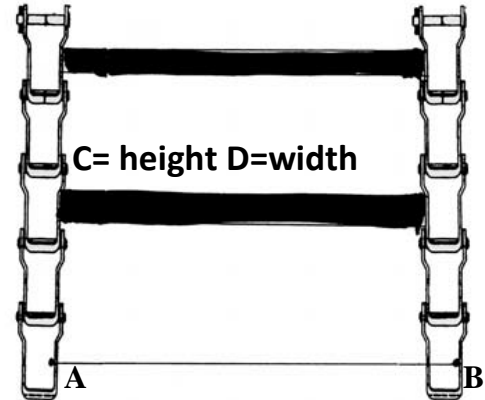

SPREADER CHAINS

PROCEDURE FOR ORDERING SPREADER CHAIN:

A.) Bar size and width C and D (Example: 1/4" x 1" - 3/8" x 1 1/2")

B.) Type pintle link stamped on side.

Example: D667X, D662, D667K

C.) Measurement should be from point A to point B

(Inside link to outside of other link)

D.) Is your bar on every link, every other or every 3rd link

E.) Measure sander chain length center of sprocket to center of back sprocket x2 +2ft (14ft x2=28ft+2ft = 30ft chain)

In stock spreader chains

662 CHAIN

9 3/4" CENTER TO CENTER E3RD LINK

10 5/8" CENTER TO CENTER E3RD LINK

667H CHAIN

12 1/2" CENTER TO CENTER EOL

14" CENTER TO CENTER EOL

15 1/2" CENTER TO CENTER EOL

D667X PINTLE CHAIN

15 3/4" CENTER TO CENTER EOL

20 1/4" CENTER TO CENTER EOL

20 1/2" CENTER TO CENTER EOL

21 " CENTER TO CENTER EOL

21 1/4" CENTER TO CENTER EOL

25 1/8" CENTER TO CENTER EL

30" CENTER TO CENTER EL